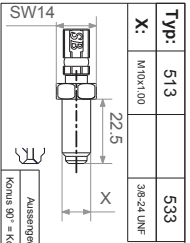

external threads

swivel

swivel

fixed

fixed