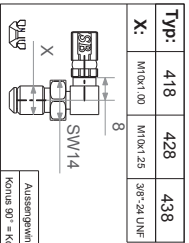

external threads

swivel