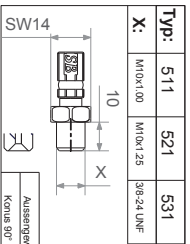

external threads

swivel

swivel

fixed

fixed