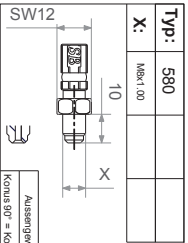

external threads

swivel

swivel

fixed

fixed