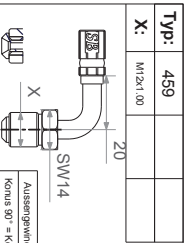

external threads

swivel