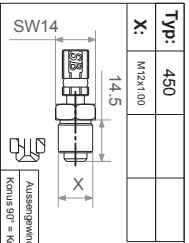

external threads

swivel