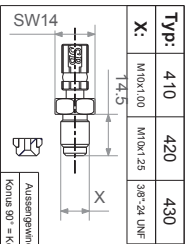

external threads

swivel