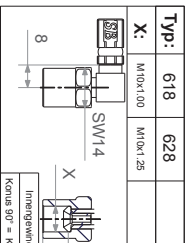

external threads

swivel

swivel

fixed

fixed