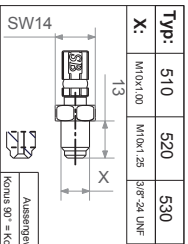

external threads

swivel

swivel

fixed

fixed