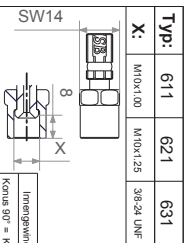

external threads

swivel

swivel

fixed

fixed