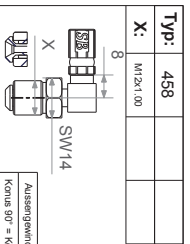

external threads

swivel