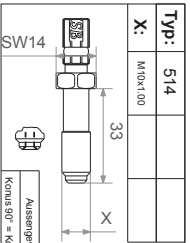

external threads

swivel

swivel

fixed

fixed