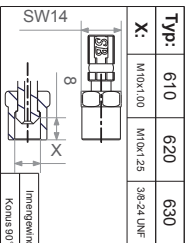

external threads

swivel

swivel

fixed

fixed