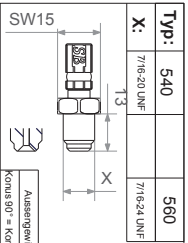

external threads

swivel

swivel

fixed

fixed